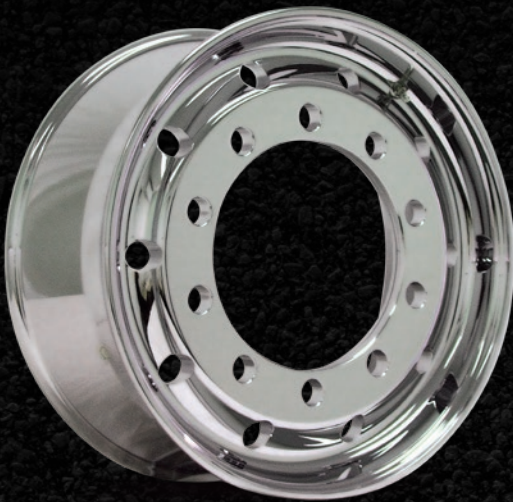

EU/JAP OFFSET - 22.5" X 9"

FINISH	PART NO.	DESCRIPTION
ArmourBrite	ARA126	Alloy Wheel 22.5 x 9.0, 10/335
ArmourChrome	ARC126	Alloy Wheel 22.5 x 9.0, 10/335
Polished	ARP126	Alloy Wheel 22.5 x 9.0, 10/335

Available in 26mm, 32mm, and Volvo stud hole size