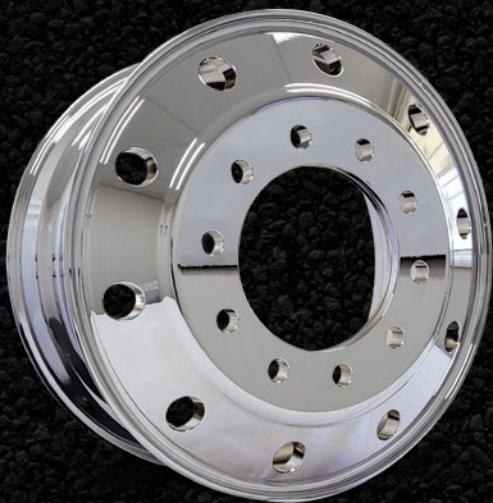

MACHINED

If you're more concerned with lowering your fuel consumption and increasing your payload, then our MACHINED wheels are for you. Run these on the inner wheel or as your spare.x

US FITMENT WHEELS

US DRIVE/STEER - 22.5" X 8.25"

FINISH	PART NO.	DESCRIPTION
ArmourBrite	ARA27-26	Alloy Wheel 22.5 x 8.25, 10/285.75
ArmourChrome	ARC27-26	Alloy Wheel 22.5 x 8.25, 10/285.75
Polished	ARP27-26	Alloy Wheel 22.5 x 8.25, 10/285.75
Machine	ARM27-26	Alloy Wheel 22.5 x 8.25, 10/285.75

BUD STEER - 22.5" X 9"

FINISH	PART NO.	DESCRIPTION
ArmourChrome	ARC315-26	Alloy Wheel 22.5 x 9, 10/285

CLASSIC BUD STEER - 22.5" X 9"

FINISH	PART NO.	DESCRIPTION
ArmourBrite	ARA142-26	Alloy Wheel 22.5 x 9.0, 10/285.75
ArmourChrome	ARC142-26	Alloy Wheel 22.5 x 9.0, 10/285.75
Polished	ARP142-26	Alloy Wheel 22.5 x 9.0, 10/285.75